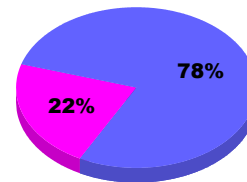

Gender Comparison 2011-2012

Jul/Aug/Sep

Legend: Male (Blue), Female (Magenta)